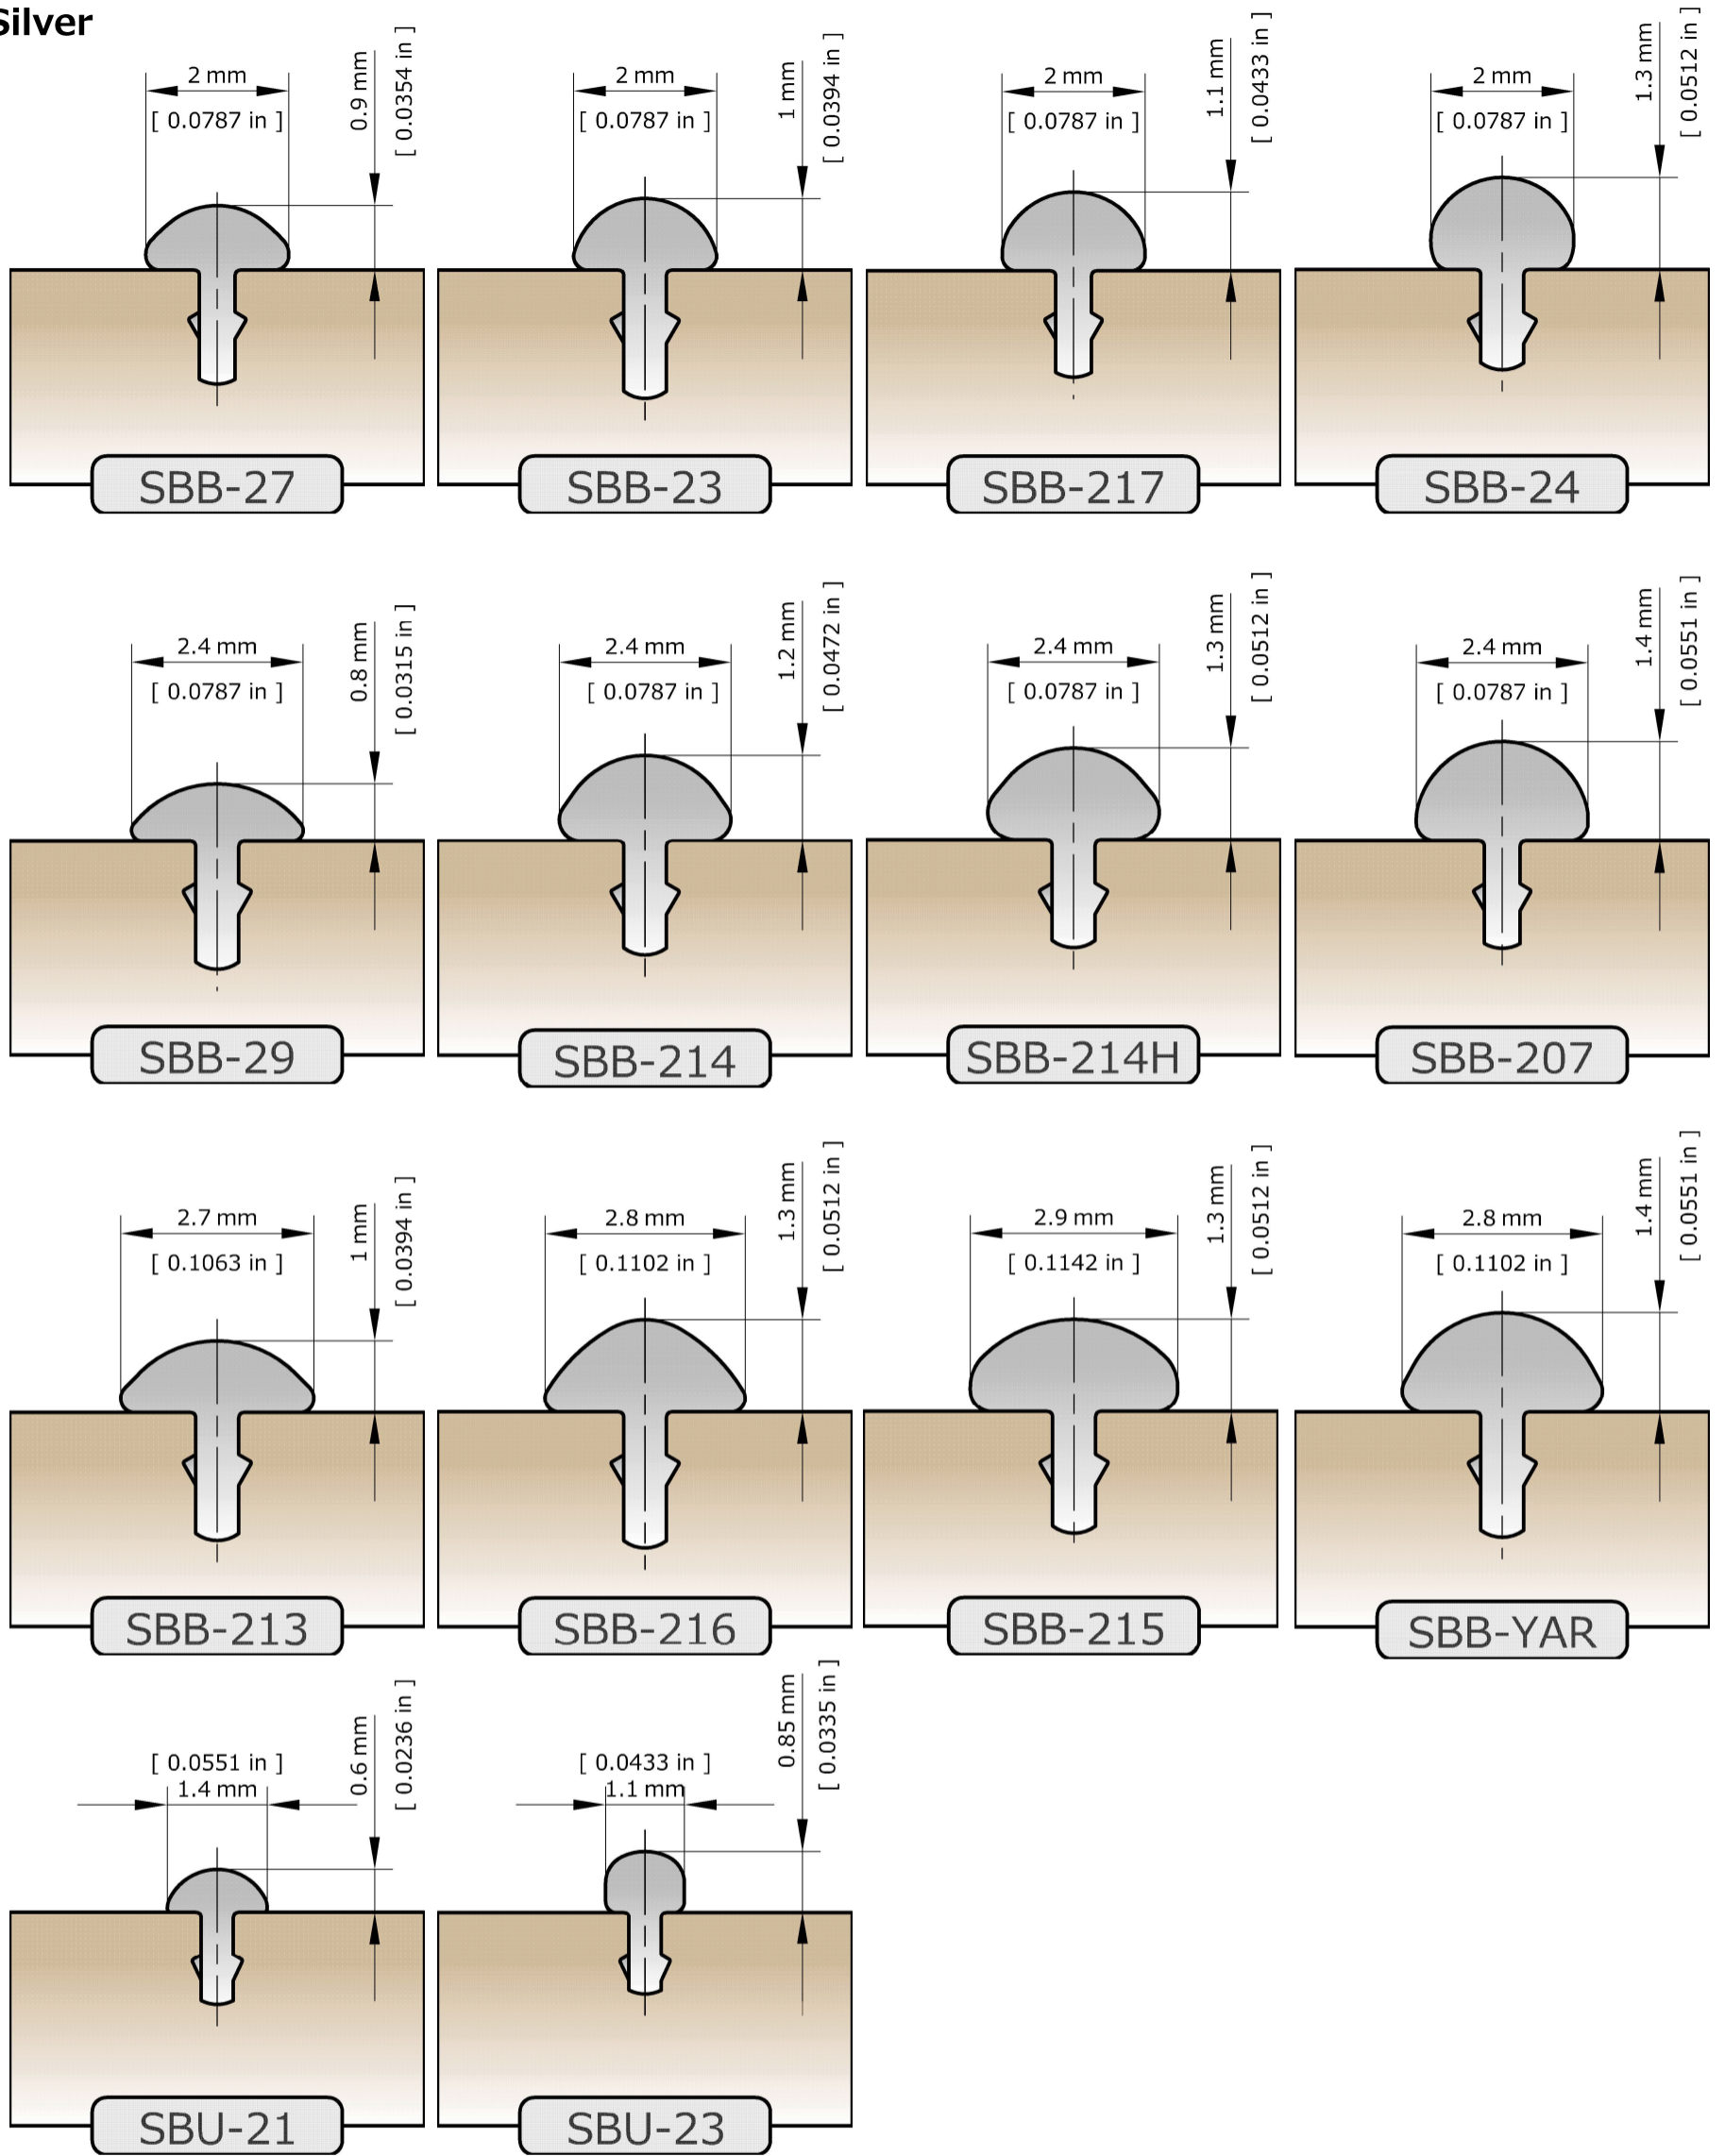

SANKO FRET LINE UP

Nickel Silver

Stainless Steel